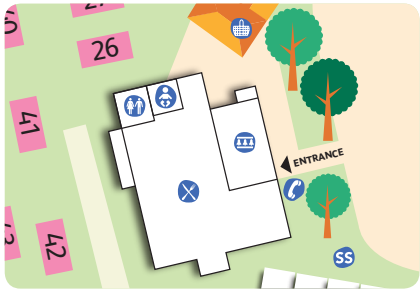

WELCOME TO HEACHAM BEACH HOLIDAY PARK

ENTERTAINMENT COMPLEX

PLEASE NOTE – Passes are required for admission to all facilities.
Please carry your Entertainment Passes with you at all times.

- | | |
|---|---------------|
| Reception | Amusements |
| Caravan & Lodge Sales Enquiry Centre | Launderette |
| Sales showground | Toilets |
| Nisa convenience store | Baby changing |
| The Boathouse Tavern | Telephone |
| Outdoor play area | Post box |
| Multi-sports courts | Fire point |
| Indoor swimming pool with slide & paddling pool | |

ANY QUESTIONS?

Please ask at or call reception
– they'll be happy to help

01485 570 270

**NISA
CONVENIENCE
STORE**

Open from 8am - 6pm

**THE
BOATHOUSE
TAVERN**

Snacks & drinks
served from 9am

5 Speed limit around
the Park is 5mph