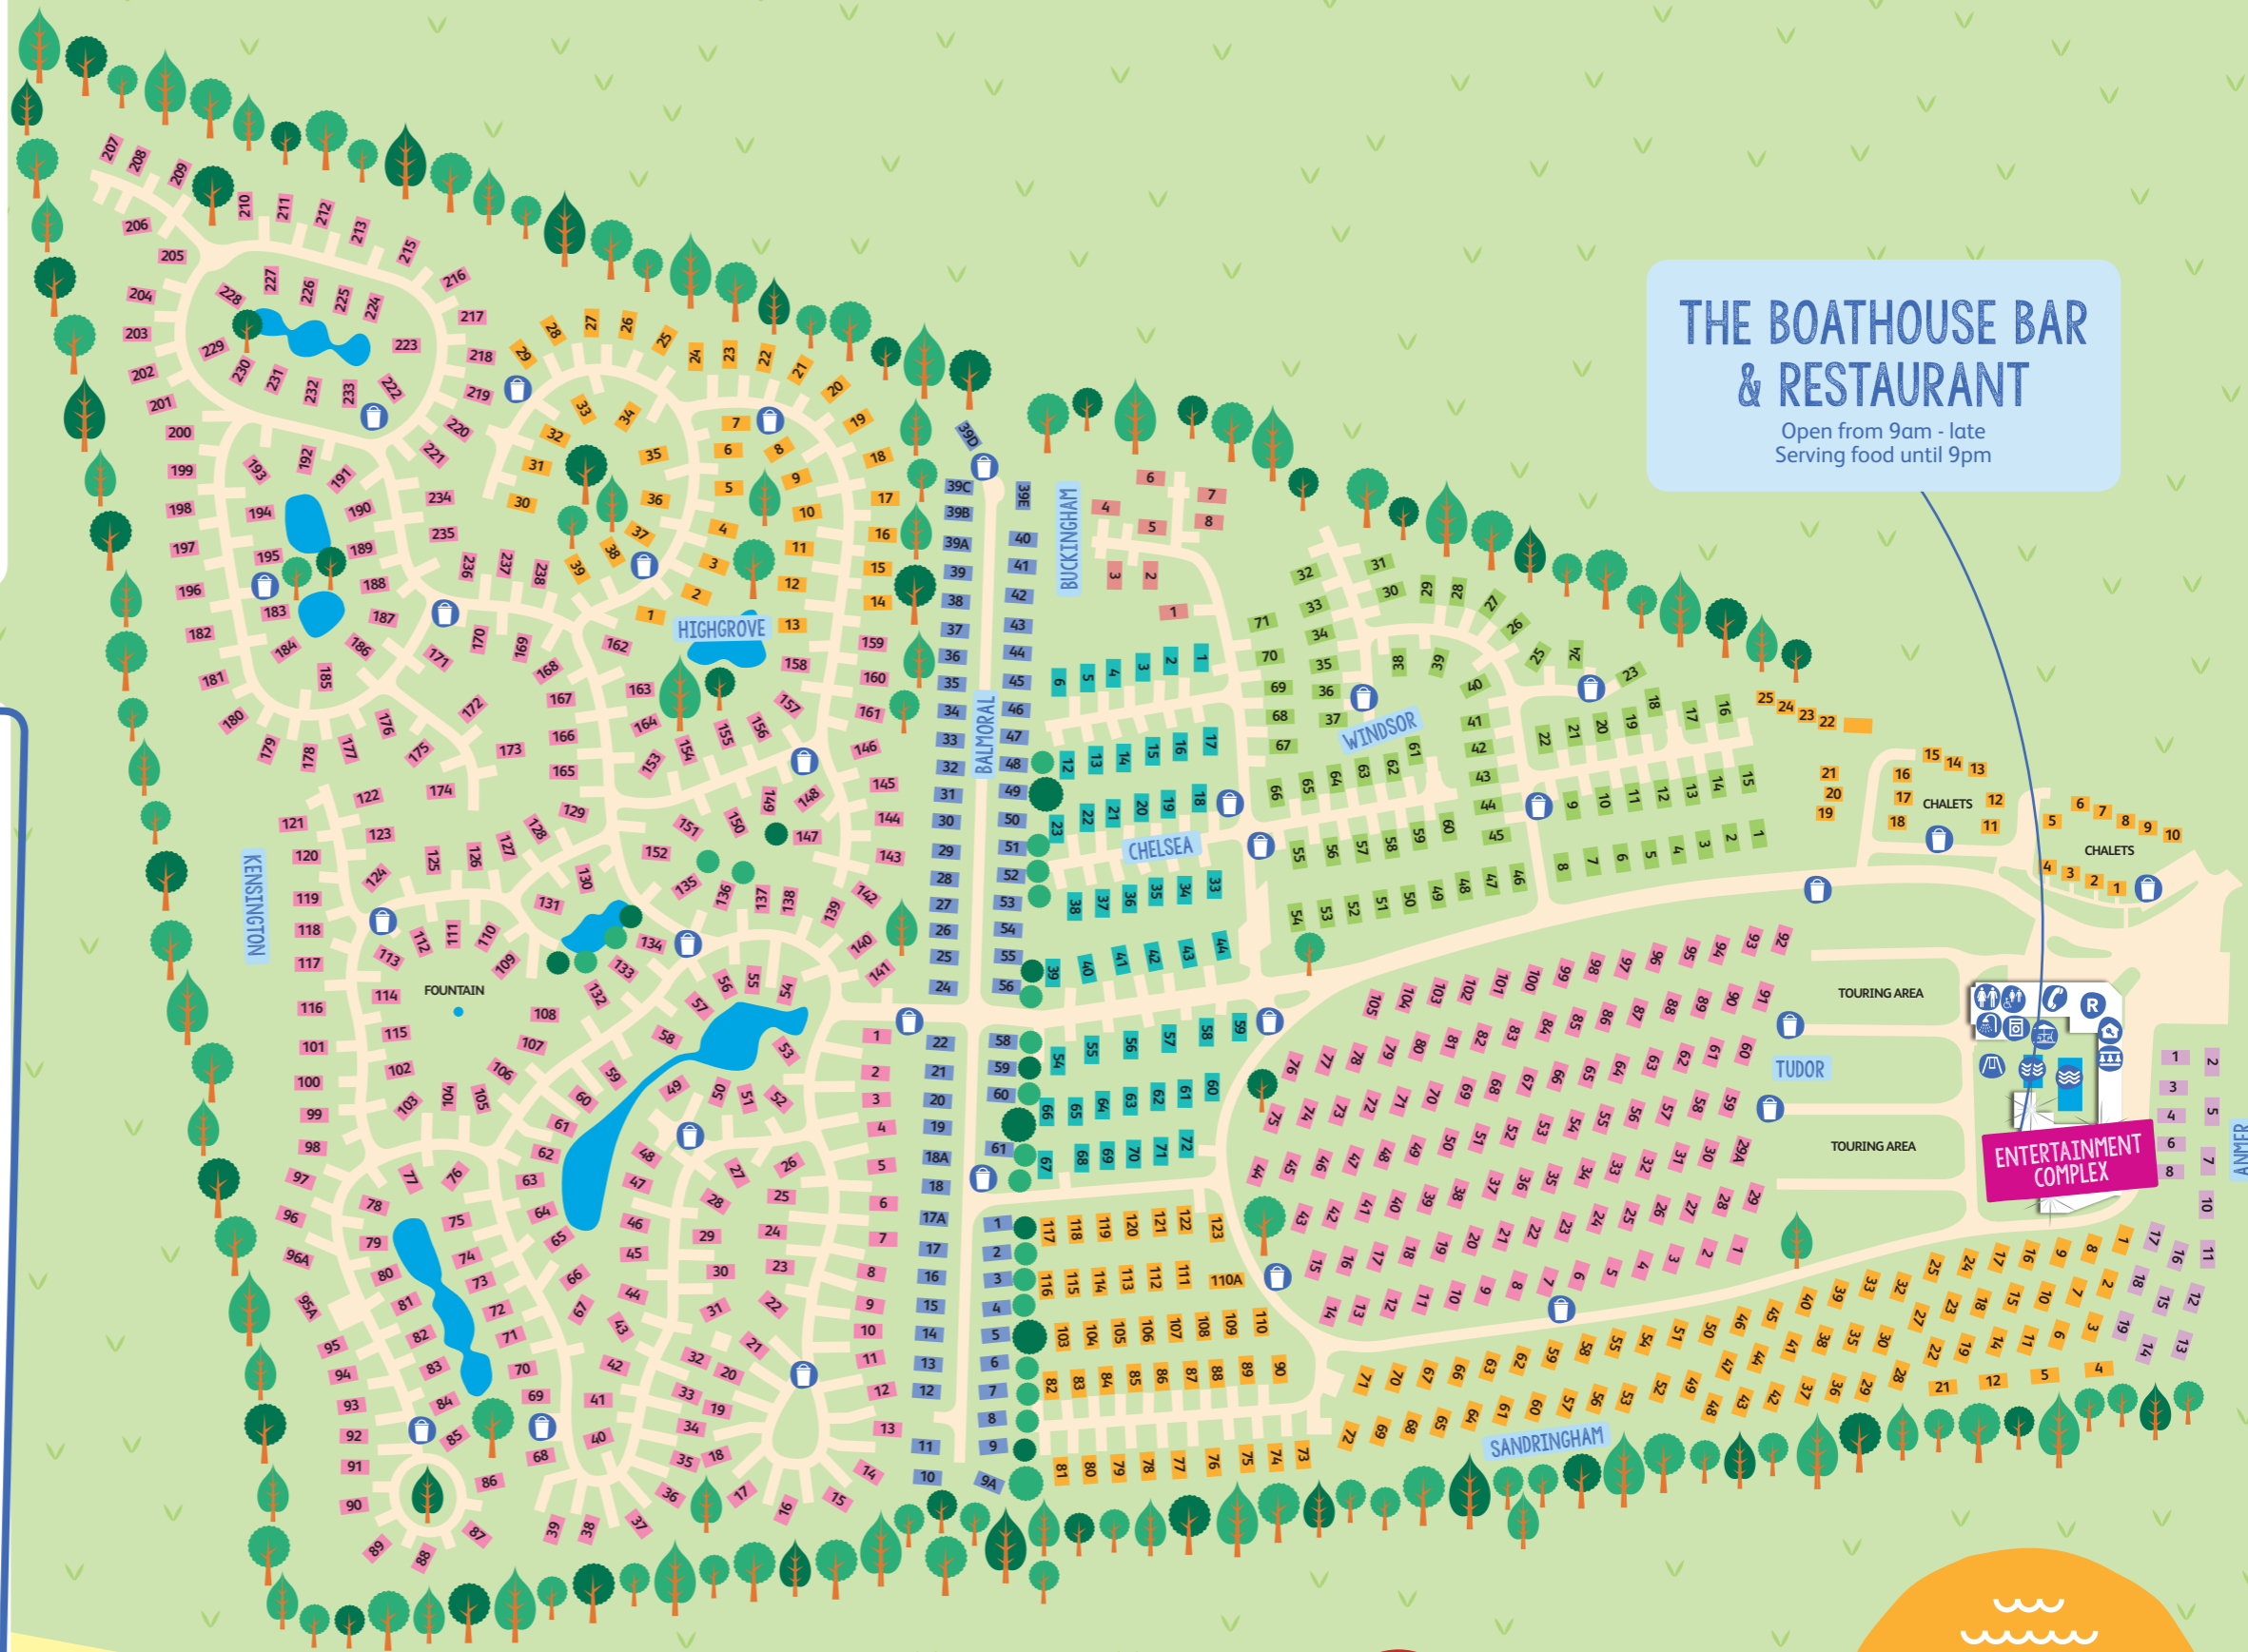

# WELCOME TO MANOR PARK HOLIDAY PARK

## THE BOATHOUSE BAR & RESTAURANT

Open from 9am - late  
Serving food until 9pm

Speed limit around the park is 5mph

There are areas of open water across the park which are identified on the park map marked in blue. These areas are unsupervised therefore please ensure that you and your children are aware of the locations and children are adequately supervised in these areas.