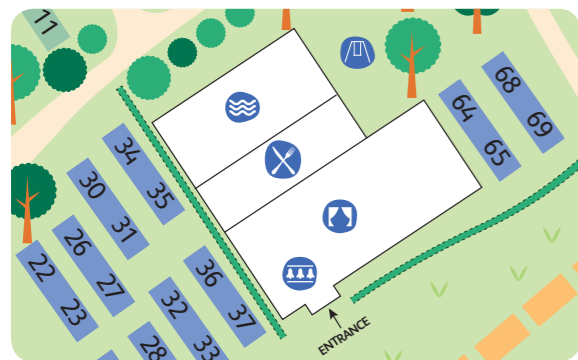

WELCOME TO NAZE MARINE HOLIDAY PARK

ENTERTAINMENT COMPLEX

THE BOATHOUSE BAR & RESTAURANT

Snacks & drinks served from 9am - late

NISA CONVENIENCE STORE

Open from 8am - 5pm

PLEASE NOTE – Passes are required for admission to all facilities. Please carry your Entertainment Passes with you at all times.

- | | |
|--------------------------------|------------------|
| Reception | Water point |
| Caravan Sales Enquiry Centre | Showers |
| Nisa convenience store | Toilets |
| Marine Cliffs Family Showbar | Launderette |
| The Boathouse Bar & Restaurant | House keeping |
| Outdoor play area | Bin |
| Indoor swimming pool | Telephone |
| Amusements | Dog walking area |
| | Parking |

ANY QUESTIONS?

Please ask at or call reception – they'll be happy to help

01255 682 410

10 Speed limit around the park is 10mph